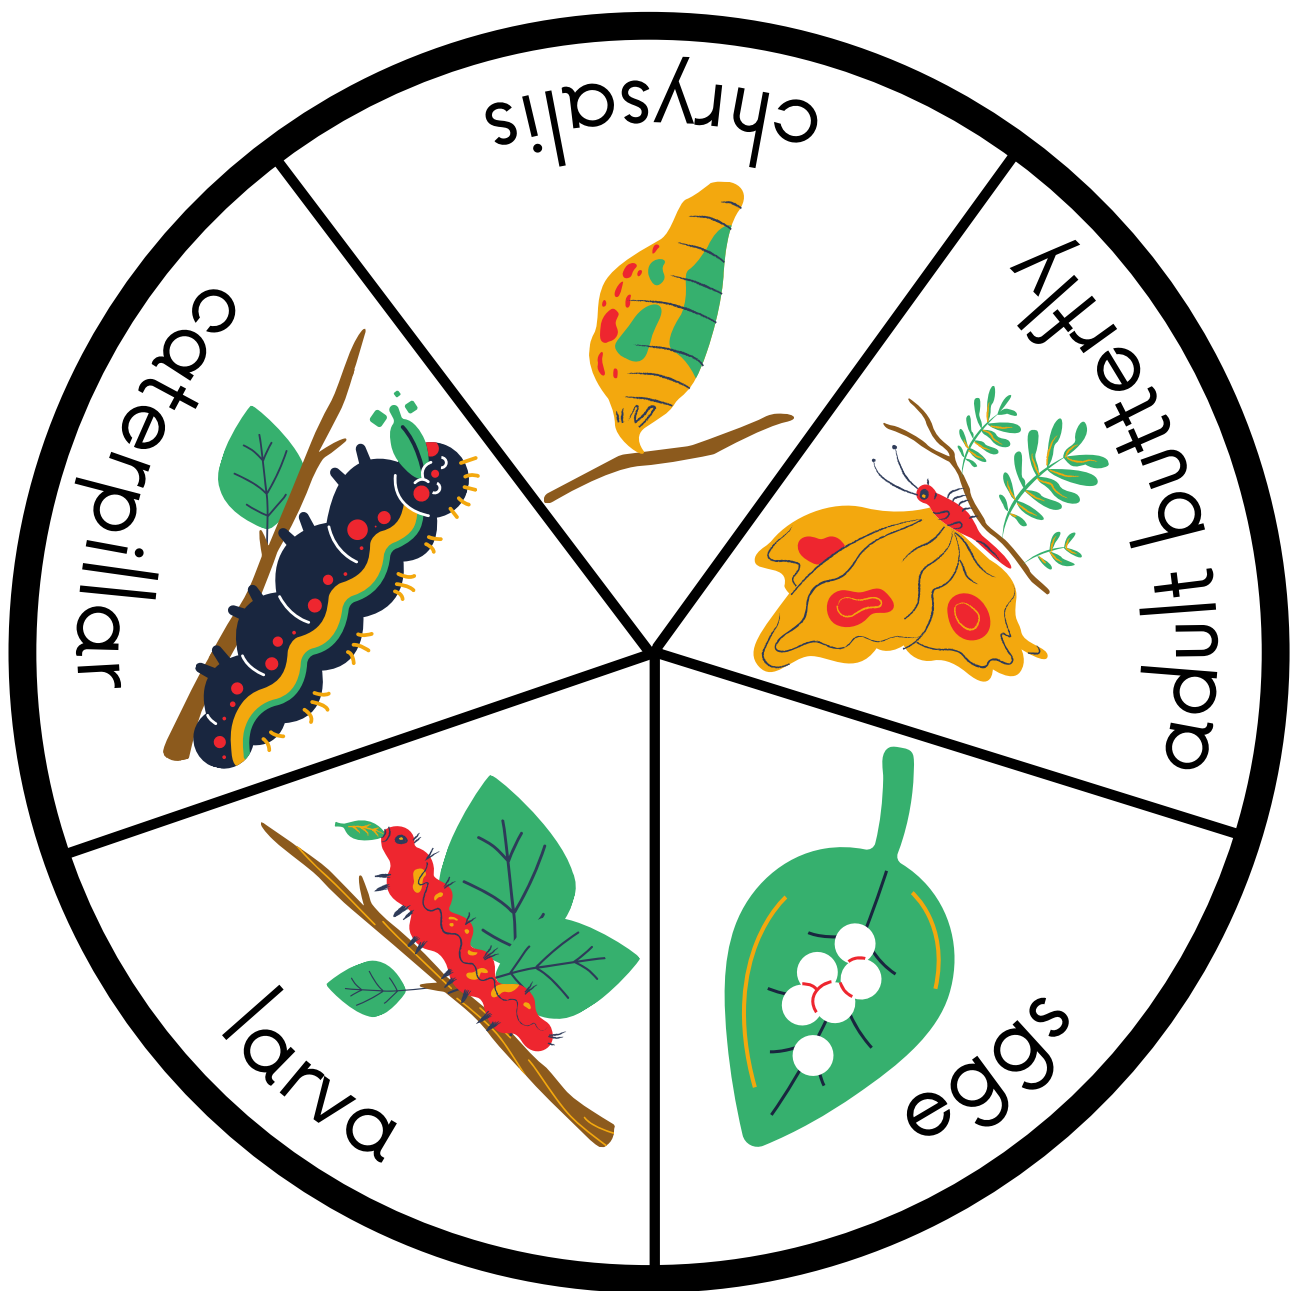

# BUTTERFLY Life Cycle

Cut both circles out, attach them together through the center with a metal fastener.

# BUTTERFLY facts

- Butterfly eggs are laid on \_\_\_\_\_
- Larva (caterpillars) \_\_\_\_\_ everything they see!
- Caterpillars molt or shed their skin at least 4 or 5 times in order to \_\_\_\_\_
- A caterpillar changes into a \_\_\_\_\_ where it will complete its metamorphosis
- In about 9 to 14 days an adult \_\_\_\_\_ emerges from its chrysalis