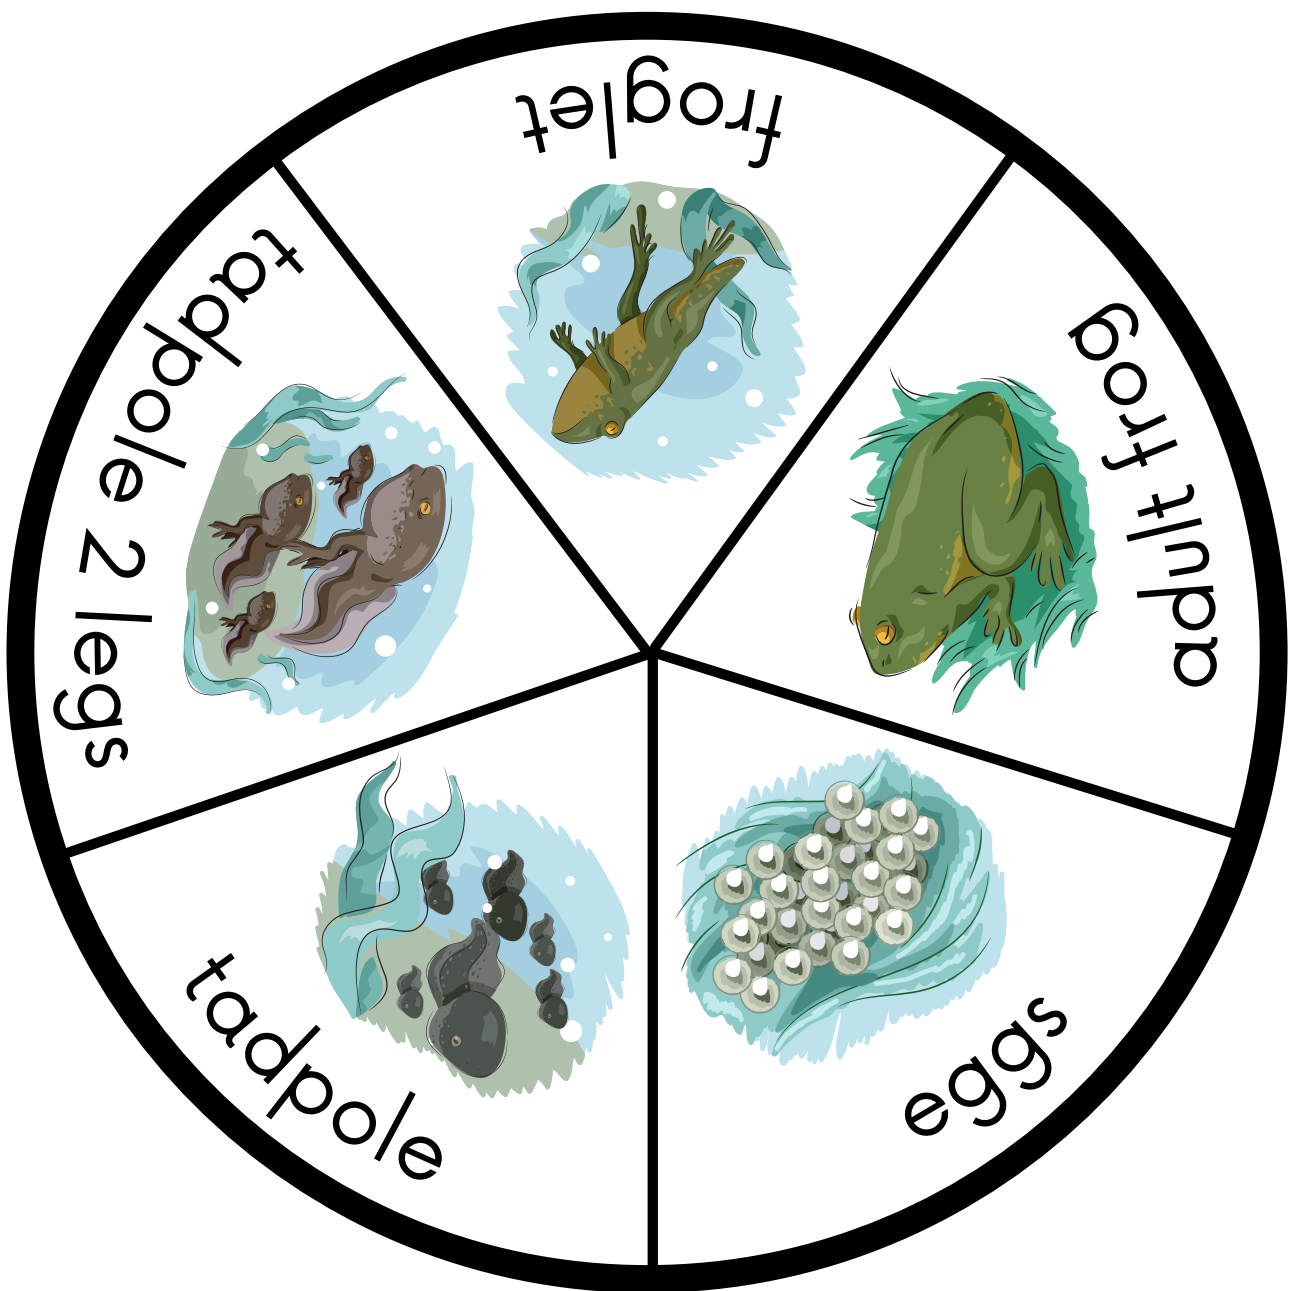

FROG

Life Cycle

Cut both circles out, attach them together through the center with a metal fastener.

FROG facts

- Frog eggs are laid in the _____
- Tadpoles use _____ to breath in the water
- Tadpoles at 8 weeks old form hind _____
- Froglets at 2 - 4 months have formed front legs and now breath air using _____
- Once the tail is reabsorbed by the body the froglet becomes a _____