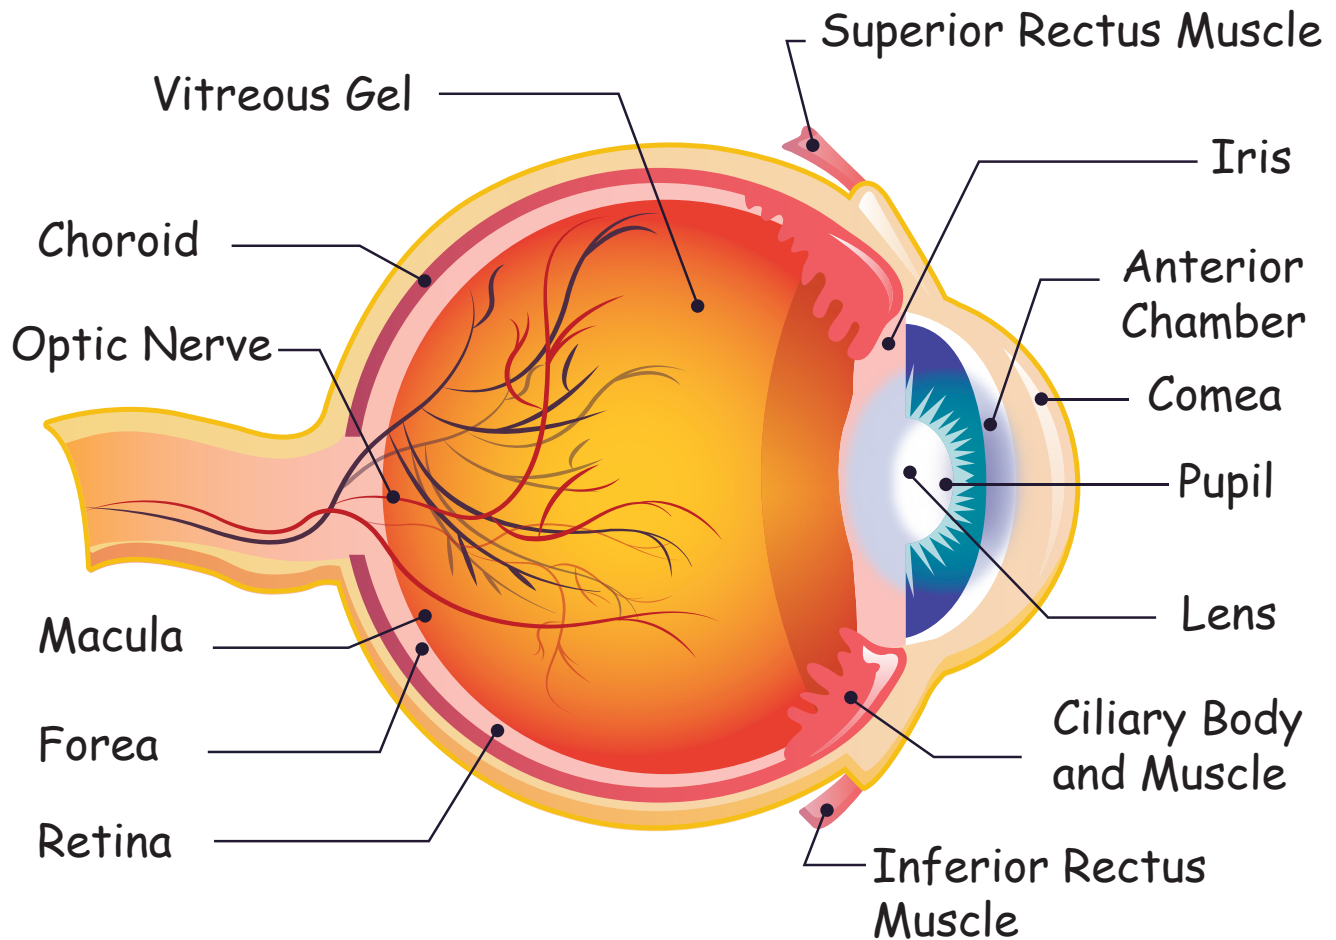

Parts of the Eye

Top Lid

Iris

Sclera

Eyelash

Bottom Lid

Tear Duct

Pupil

Cornea

Name: _____

The Eye

The eye is our organ of sight. The eye has a number of components which include but are not limited to the cornea, iris, pupil, lens, retina, macula, optic nerve, choroid and vitreous. Cornea: clear front window of the eye that transmits and focuses light into the eye.

Name: _____

Parts of the Eye

Word Search

Vitreous Gel

Choroid

Optic Nerve

Macula

Iris

- Eyelash** - each of the short curved hairs growing on the edges of the eyelids, serving to protect the eyes from dust particles.
- Pupil** - Pupil, in the anatomy of the eye, the opening within the iris through which light passes before reaching the lens and being focused onto the retina.
- Iris** - The iris is a flat and ring-shaped membrane behind the cornea of the eye with an adjustable circular opening in the center called a pupil.
- Sclera** - The sclera is the white part of the eye that surrounds the cornea.
- Tear duct** - The tear duct is part of the tear drainage system. It drains tears through the nasal bone and into the back of the nose.
- Cornea** - The cornea is the transparent part of the eye that covers the front portion of the eye.