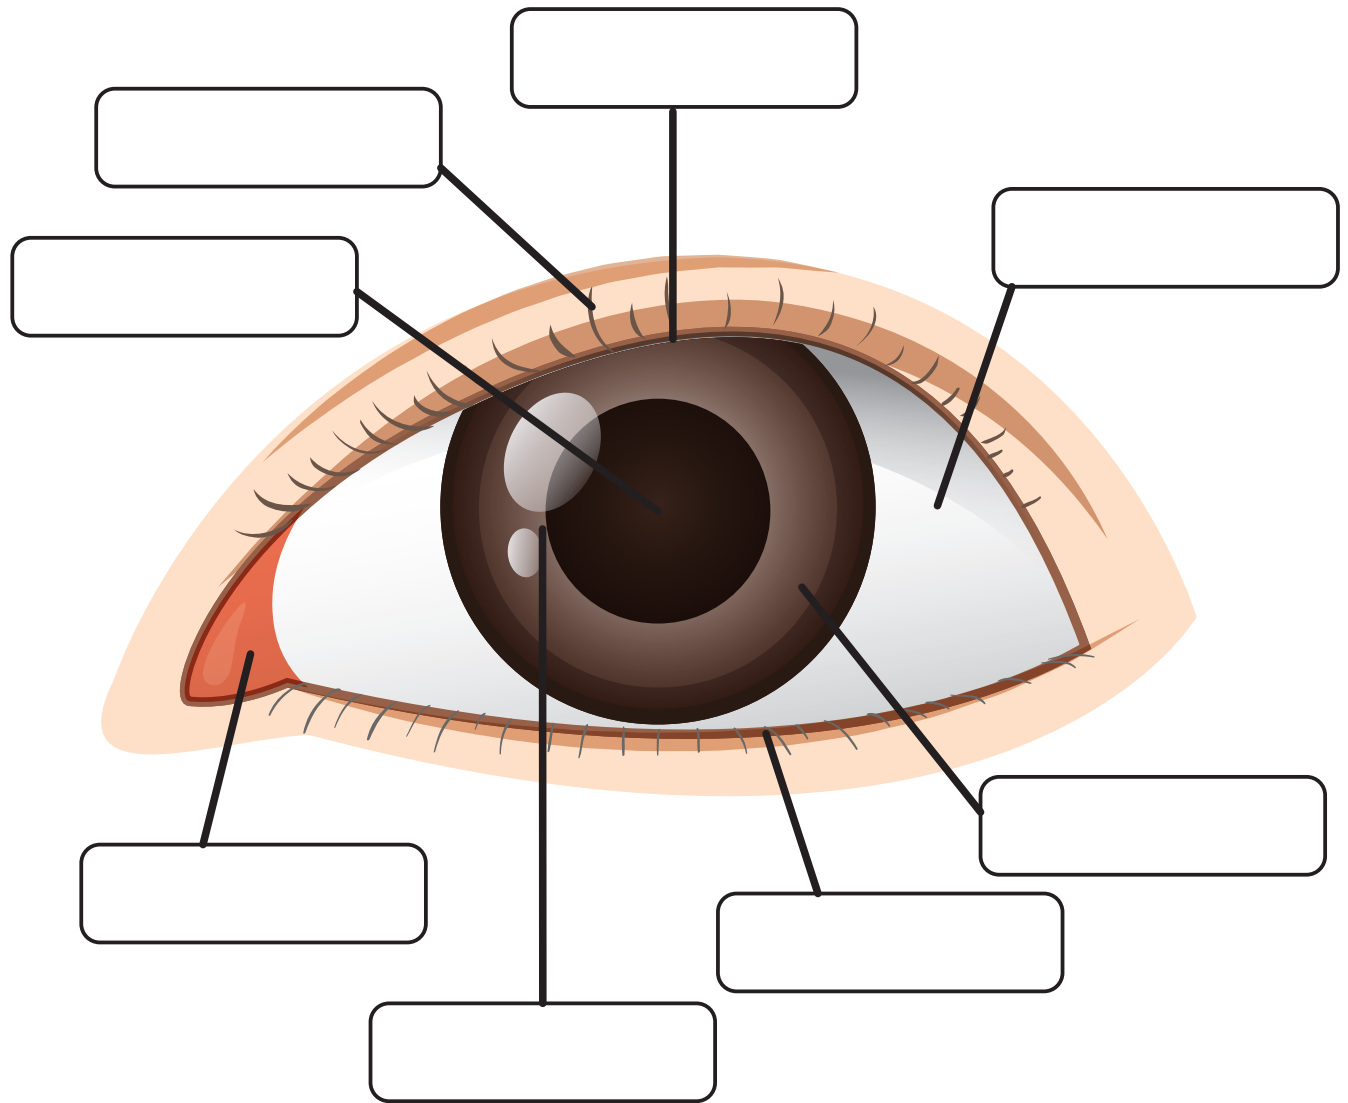

Parts of the Eye

Top Lid

Iris

Sclera

Eyelash

Bottom Lid

Tear Duct

Pupil

Cornea

Name: _____

The Eye

The eye is our organ of sight. The eye has a number of components which include but are not limited to the cornea, iris, pupil, lens, retina, macula, optic nerve, choroid and vitreous. Cornea: clear front window of the eye that transmits and focuses light into the eye.

Name: _____

Parts of the Eye

Word Search

Vitreous Gel

Choroid

Optic Nerve

Macula

Iris

- Eyelash** - each of the short curved hairs growing on the edges of the eyelids, serving to protect the eyes from dust particles.
- Pupil** - Pupil, in the anatomy of the eye, the opening within the iris through which light passes before reaching the lens and being focused onto the retina.
- Iris** - The iris is a flat and ring-shaped membrane behind the cornea of the eye with an adjustable circular opening in the center called a pupil.
- Sclera** - The sclera is the white part of the eye that surrounds the cornea.
- Tear duct** - The tear duct is part of the tear drainage system. It drains tears through the nasal bone and into the back of the nose.
- Cornea** - The cornea is the transparent part of the eye that covers the front portion of the eye.